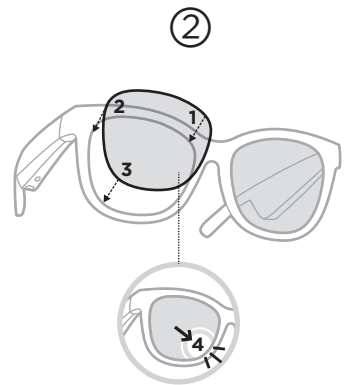

©2020 Bose Corporation, 100 The Mountain Road, Framingham, MA 01701-9168 USA AM858193-0010 Rev. 00

worldwide.bose.com/Support/Frames
global.bose.com/warranty

LENSES

Soprano

Tenor

Tempo

ENGLISH

Refer to instructions for use
Refer to the Manufacturer's
Information for more
information about your lenses at
worldwide.Bose.com/Support/
Frames
China Importer: Bose Electronics
(Shanghai) Company Limited,
Part C, Plant 9, No. 353 North
Riyang Road, China (Shanghai)
Pilot Free Trade Zone
EU Importer: Bose Products B.V.,
Gorslaan 60, 1441 RG Purmerend,
The Netherlands
Taiwan Importer: Bose Taiwan
Branch, 9F-A1, No.10, Section 3,
Minsheng East Road,
Taipei City 104, Taiwan
Telephone number: +886-2-2514 7676
Bose Corporation Headquarters:
1-877-230-5639
Bose, Bose Frames, and
Bose Lenses are trademarks of
Bose Corporation.
©2020 Bose Corporation. No part
of this work may be reproduced,
modified, distributed, or otherwise
used without prior written
permission.