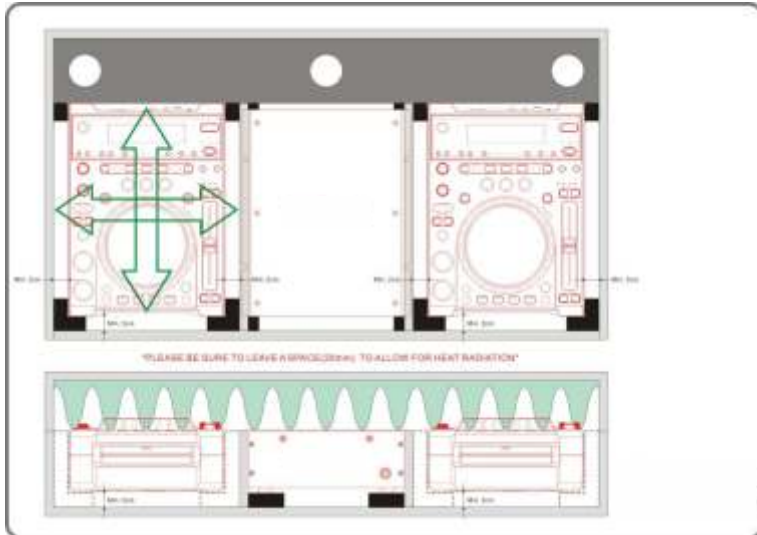

WALKASSE

WMCD-1210 TRI-STAND GL

- Flight case for two Cd Players 12" and Mixer 10"Plus
- Especially designed for 2 x CD Players 12"CDJ-2000 and Mixer 10" Pioneer DJM-T1
- Ventilation system to prevent engine failure for heat radiation.
- Tri-Stand (TRI-LTS). Max. load 10 Kg.

- Interlocking dust proof lid edges.
- Recessed butterfly latches.
- Black surface.
- Medidas: 1036(W) x 257(H) x 505(D)mm.
- Peso: 25Kg

VENTILATION SYSTEM

All the WALKASSE flightcase with GL reference, comes with the new ventilation system for heat radiation.

Today CD Players (Media Players) are like a little laptops with a lot of features, this means a lot of heat radiation. With out space to heat radiation this kind of CD Players can done engine failure.

Manufacturer Recommendations:

Please be sure to leave space (20mm) to allow for heat radiation.

Flightcases WALKASSE GL:

To guarantee the right operating of new CD Players (media Players), we have added a new design grille to evacuate heat radiation.