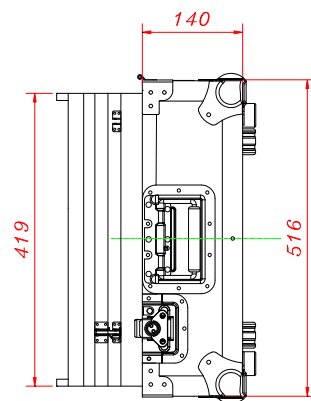

- 2 Turntables / 12" Mixer DJ Coffin - Battle position- + LTS
Specially designed for Pioneer DDJ-SX and 2 turntables.
- Laptop Stand
- Low profile wheels.
- Premium 9mm Vinyl Laminated Plywood
- Stackable Ball Corners
- Double Anchor Industrial Rivets
- Industrial Grade Latches
- Industrial Grade Rubber Feet
- Black surface.
- Dimensions: 1516 (W) x 249 (H) x 516 (D) mm.
- Weight: 24,5Kg

WALKASSE

DIMENSIONES EXTERNAS EXTERNAL DIMENSIONS

WALKASSE

DIMENSIONES INTERNAS PARTE INFERIOR INTERNAL DIMENSIONS BOTTOM

WALKASSE

DIMENSIONES FOAM FOAM DIMENSIONS

WALKASSE

MODIFICACION FOAM (NUMARK / STANTON)
FOAM MODIFICATION (NUMARK / STANTON)