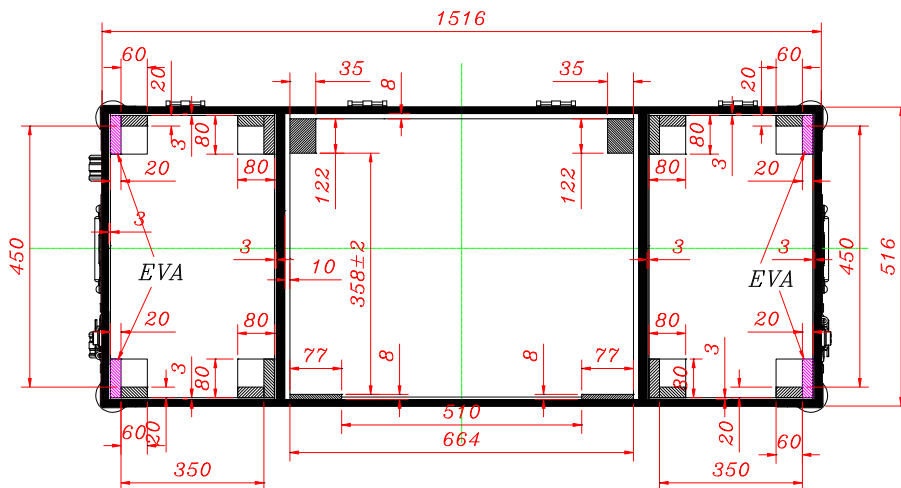

- 2 Turntables / 12" Mixer DJ Coffin - Battle position- + LTS
Specially designed for Pioneer DDJ-SX and 2 turntables.
- Laptop Stand
- Low profile wheels.
- Premium 9mm Vinyl Laminated Plywood
- Stackable Ball Corners
- Double Anchor Industrial Rivets
- Industrial Grade Latches
- Industrial Grade Rubber Feet
- Black surface.
- Dimensions: 1516 (W) x 249 (H) x 516 (D) mm.
- Weight: 24,5Kg

WALKASSE

DIMENSIONES EXTERNAS EXTERNAL DIMENSIONS

WALKASSE

DIMENSIONES INTERNAS PARTE INFERIOR INTERNAL DIMENSIONS BOTTOM

WALKASSE

DIMENSIONES FOAM FOAM DIMENSIONS

WALKASSE

MODIFICACION FOAM (NUMARK / STANTON)
FOAM MODIFICATION (NUMARK / STANTON)