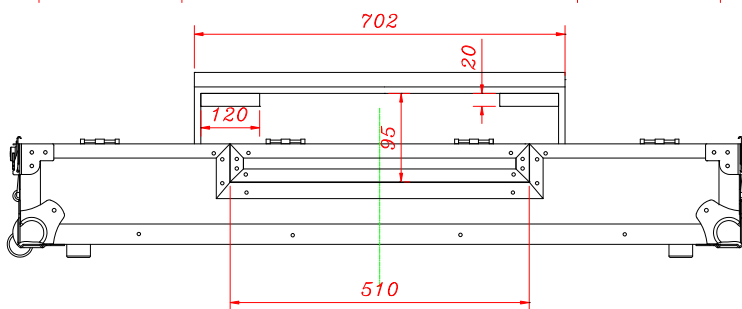

- 2 Turntables / 12" Mixer DJ Coffin - Battle position- + LTS
Specially designed for Pioneer DDJ-SX and 2 turntables.
- Laptop Stand
- Low profile wheels.
- Premium 9mm Vinyl Laminated Plywood
- Stackable Ball Corners
- Double Anchor Industrial Rivets
- Industrial Grade Latches
- Industrial Grade Rubber Feet
- Black surface.
- Dimensions: 1516 (W) x 249 (H) x 516 (D) mm.
- Weight: 24,5Kg

WALKASSE

DIMENSIONES EXTERNAS EXTERNAL DIMENSIONS

WALKASSE

DIMENSIONES INTERNAS PARTE INFERIOR INTERNAL DIMENSIONS BOTTOM

WALKASSE

DIMENSIONES FOAM FOAM DIMENSIONS

WALKASSE

MODIFICACION FOAM (NUMARK / STANTON)
FOAM MODIFICATION (NUMARK / STANTON)