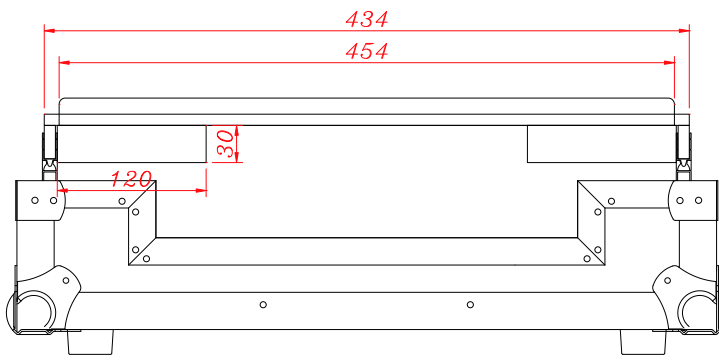

ENGLISH

- Professional case for Midi controllers 2 CH
- Laptop Stand (LTS), mobile with fixation
- Removable Top cover
- Front access panel
- Butterfly locks with Lock Safe
- Twin Profile panels
- Chrome round Corners
- Professional Handle
- Premium 9mm Vinyl Laminated Plywood
- Black Surface
- Dimensions: 498 (width) x 223 (high) x 380 (Depth) mm
- Weight: 4 Kg

-DIMENSIONES EXTERNAS EXTERNAL DIMENSIONS

-DIMENSIONES INTERNAS BOTTON INTERNAL DIMENSIONS BOTTON

-DIMENSIONES EXTERNAS COVER EXTERNAL DIMENSIONS COVER