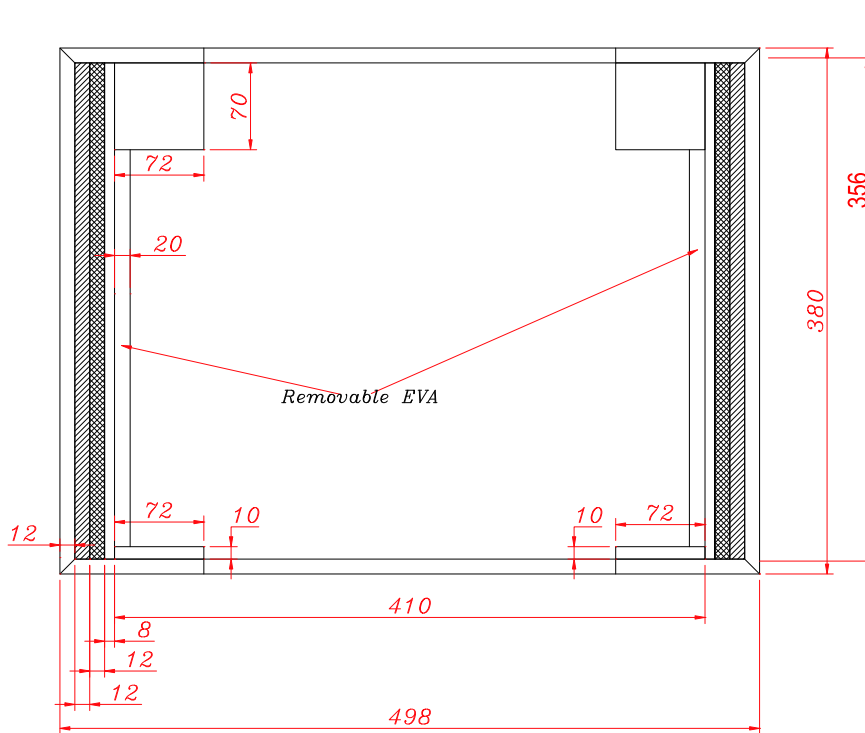

ENGLISH

- Professional case for Midi controllers 2 CH
- Laptop Stand (LTS), mobile with fixation
- Removable Top cover
- Front access panel
- Butterfly locks with Lock Safe
- Twin Profile panels
- Chrome round Corners
- Professional Handle
- Premium 9mm Vinyl Laminated Plywood
- Black Surface
- Dimensions: 498 (width) x 223 (high) x 380 (Depth) mm
- Weight: 4 Kg

-DIMENSIONES EXTERNAS EXTERNAL DIMENSIONS

-DIMENSIONES INTERNAS BOTTON INTERNAL DIMENSIONS BOTTON

-DIMENSIONES EXTERNAS COVER EXTERNAL DIMENSIONS COVER