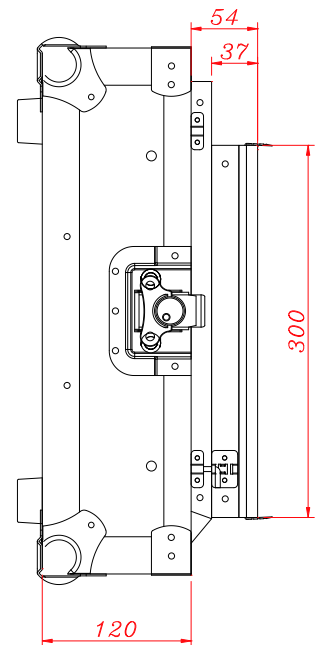

ENGLISH

- Professional case for Midi controllers 2 CH
- Laptop Stand (LTS), mobile with fixation
- Removable Top cover
- Front access panel
- Butterfly locks with Lock Safe
- Twin Profile panels
- Chrome round Corners
- Professional Handle
- Premium 9mm Vinyl Laminated Plywood
- Black Surface
- Dimensions: 498 (width) x 223 (high) x 380 (Depth) mm
- Weight: 4 Kg

-DIMENSIONES EXTERNAS EXTERNAL DIMENSIONS

-DIMENSIONES INTERNAS BOTTON INTERNAL DIMENSIONS BOTTON

-DIMENSIONES EXTERNAS COVER EXTERNAL DIMENSIONS COVER