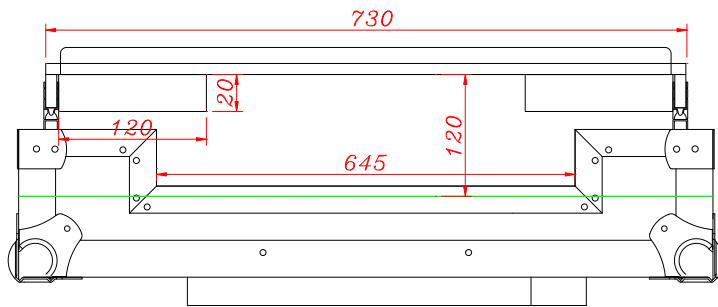

ENGLISH

- Professional case for Pioneer DDJ-T1 & S1
- Trolley Handle for easy transport
- Rubber wheels fitted on the case.
- Laptop Stand (LTS), mobile with fixation
- Removable Top cover
- Front access panel
- Butterfly locks with Lock Safe
- Twin Profile panels
- Chrome round Corners
- Professional Handle
- Premium 9mm Vinyl Laminated Plywood
- Black Surface
- Dimensions: 772 (width) x 223 (high) x 417 (Depth) mm
- Weight: 4,5 Kg

-DIMENSIONES EXTERNAS EXTERNAL DIMENSIONS

-DIMENSIONES INTERNAS BOTTON INTERNAL DIMENSIONS BOTTON

-DIMENSIONES EXTERNAS COVER EXTERNAL DIMENSIONS COVER