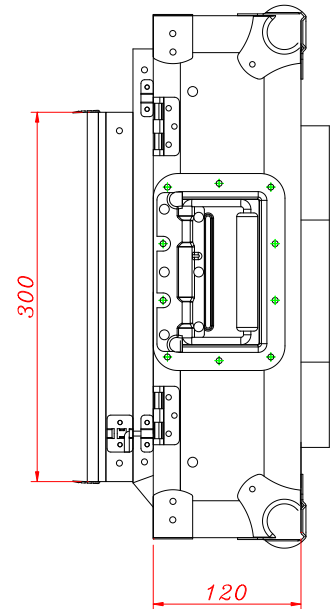

ENGLISH

- Professional case for Pioneer DDJ-T1 & S1
- Trolley Handle for easy transport
- Rubber wheels fitted on the case.
- Laptop Stand (LTS), mobile with fixation
- Removable Top cover
- Front access panel
- Butterfly locks with Lock Safe
- Twin Profile panels
- Chrome round Corners
- Professional Handle
- Premium 9mm Vinyl Laminated Plywood
- Black Surface
- Dimensions: 772 (width) x 223 (high) x 417 (Depth) mm
- Weight: 4,5 Kg

-DIMENSIONES EXTERNAS EXTERNAL DIMENSIONS

-DIMENSIONES INTERNAS BOTTON INTERNAL DIMENSIONS BOTTON

-DIMENSIONES EXTERNAS COVER EXTERNAL DIMENSIONS COVER