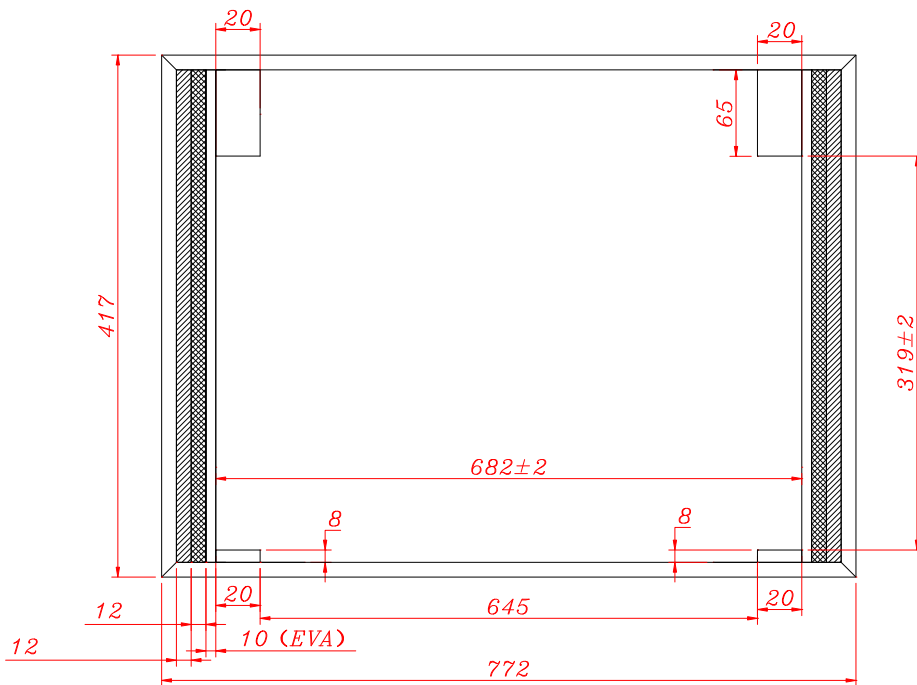

ENGLISH

- Professional case for Pioneer DDJ-T1 & S1
- Trolley Handle for easy transport
- Rubber wheels fitted on the case.
- Laptop Stand (LTS), mobile with fixation
- Removable Top cover
- Front access panel
- Butterfly locks with Lock Safe
- Twin Profile panels
- Chrome round Corners
- Professional Handle
- Premium 9mm Vinyl Laminated Plywood
- Black Surface
- Dimensions: 772 (width) x 223 (high) x 417 (Depth) mm
- Weight: 4,5 Kg

-DIMENSIONES EXTERNAS EXTERNAL DIMENSIONS

-DIMENSIONES INTERNAS BOTTON INTERNAL DIMENSIONS BOTTON

-DIMENSIONES EXTERNAS COVER EXTERNAL DIMENSIONS COVER