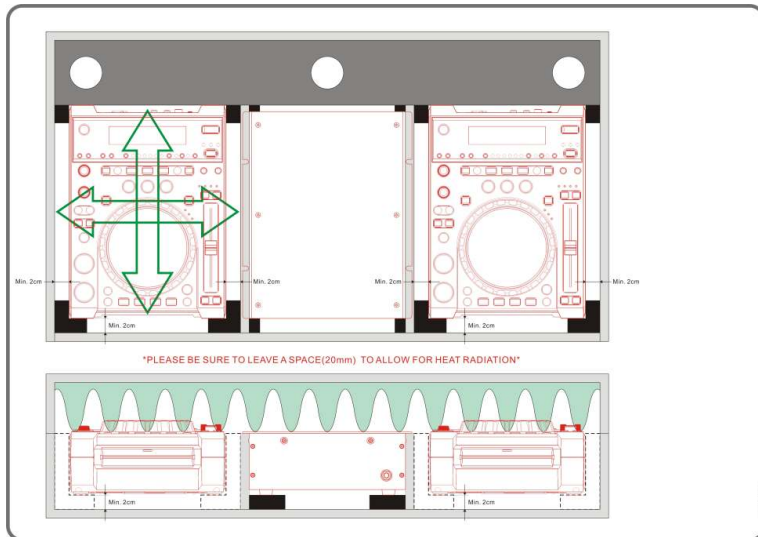

WALKASSE

WMCD-10S4 TRI-STAND GL

- Flight case for two Cd Players 10" and Mixer kontrol S4
- Ventilation system to prevent engine failure for heat radiation.
- Tri-Stand (TRI-LTS). Max. load 10 Kg.
- Two CD Players 10" like (CDJ-350 / KURO) and Mixer like (Kontrol S4 / Denon DC-M6000....)

- Interlocking dust proof lid edges.
- Recessed butterfly latches.
- Black surface.
- Medidas: 1074 (W) x 247(H) x 463(D)mm.
- Peso: 20Kg

VENTILATION SYSTEM

All the WALKASSE flightcase with GL reference, comes with the new ventilation system for heat radiation.

Today CD Players (Media Players) are like a little laptops with a lot of features, this means a lot of heat radiation. With out space to heat radiation this kind of CD Players can done engine failure.

Manufacturer Recommendations:

Please be sure to leave space (20mm) to allow for heat radiation.

Flightcases WALKASSE GL:

To guarantee the right operating of new CD Players (media Players), we have added a new design grille to evacuate heat radiation.