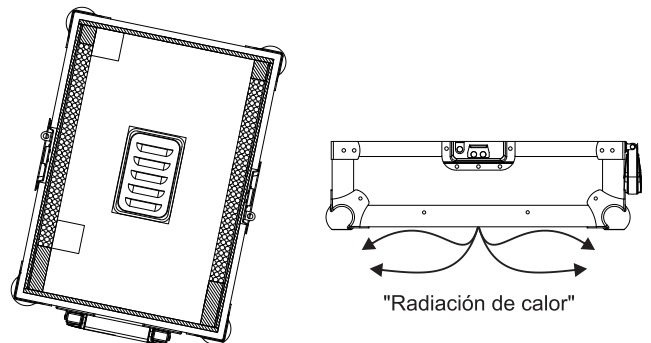

As you can see in the upper picture, the heat radiation is evoy to outside of flight case to prevent engine failure.

www.walkasse.com