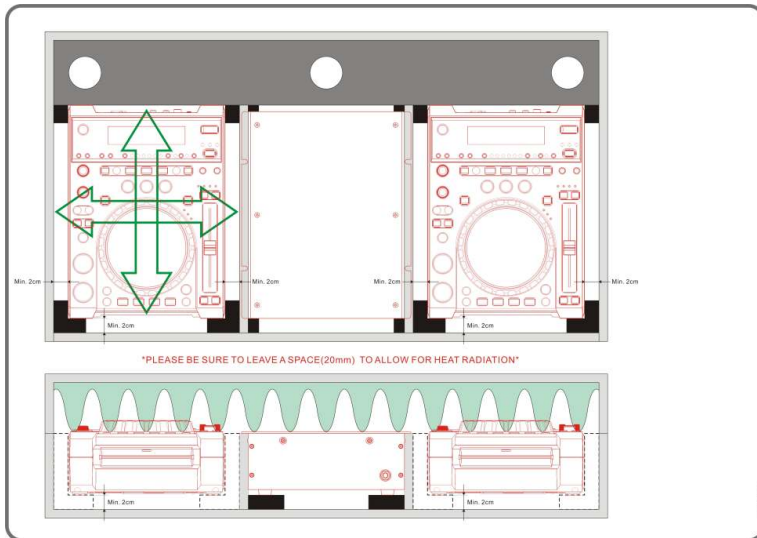

WALKASSE

WM-10M LTS GL

- 10" DJ Mixer and CD Player case with front door.
- Ventilation system to prevent engine failure for heat radiation.
- Laptop Stand (LTS)
- Internal rigid foam protective padding

- Interlocking dust proof lid edges.
- Recessed butterfly latches. Stacking ball corners.
- Black surface.
- Dimensions: 331(W)x217(H)x407(D)mm.
- Weight: 8 Kg

VENTILATION SYSTEM

All the WALKASSE flightcases with GL reference, comes with the new ventilation system for heat radiation.

Today CD Players (Media Players) are like a little laptops with a lot of features, this means a lot of heat radiation. With out space to heat radiation this kind of CD Players can done engine failure.

Manufacturer Recommendations:

Please be sure to leave space (20mm) to allow for heat radiation.

Flightcases WALKASSE GL:

To guarantee the right operating of new CD Players (media Players), we have added a new design grille to evacuate heat radiation.