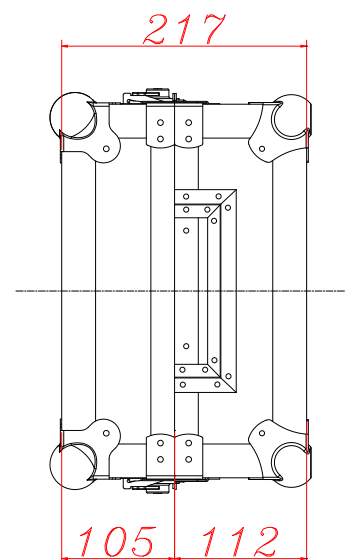

WALKASSE

DIMENSIONES EXTERNAS
EXTERNAL DIMENSIONS