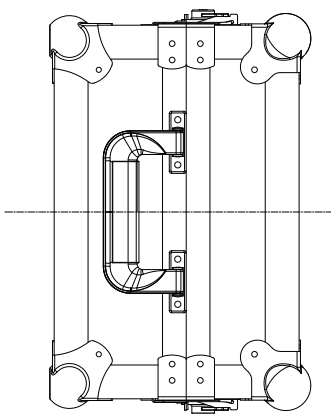

- Interlocking dust proof lid edges.
- Recessed butterfly latches. Stacking ball corners.
- Black surface.
- Dimensions: 331(W)x217(H)x407(D)mm.
- Weight: 8 Kg

VENTILATION SYSTEM

All the WALKASSE flightcases with GL reference, comes with the new ventilation system for heat radiation.

Manufacturer Recommendations:

Please be sure to leave space (20mm) to allow for heat radiation.

Flightcases WALKASSE GL:

To guarantee the right operating of new CD Players (media Players), we have added a new design grille to evacuate heat radiation.

As you can see in the upper picture, the heat radiation is evoy to outside of flight case to prevent engine failure.

www.walkasse.com

WALKASSE

DIMENSIONES EXTERNAS
EXTERNAL DIMENSIONS

WALKASSE

DIMENSIONES INTERNAS BOTTON
INTERNAL DIMENSIONS BOTTON