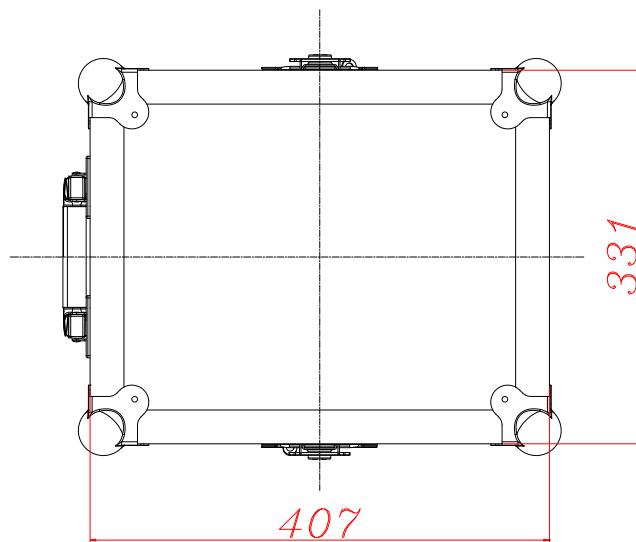

WALKASSE

DIMENSIONES EXTERNAS
EXTERNAL DIMENSIONS