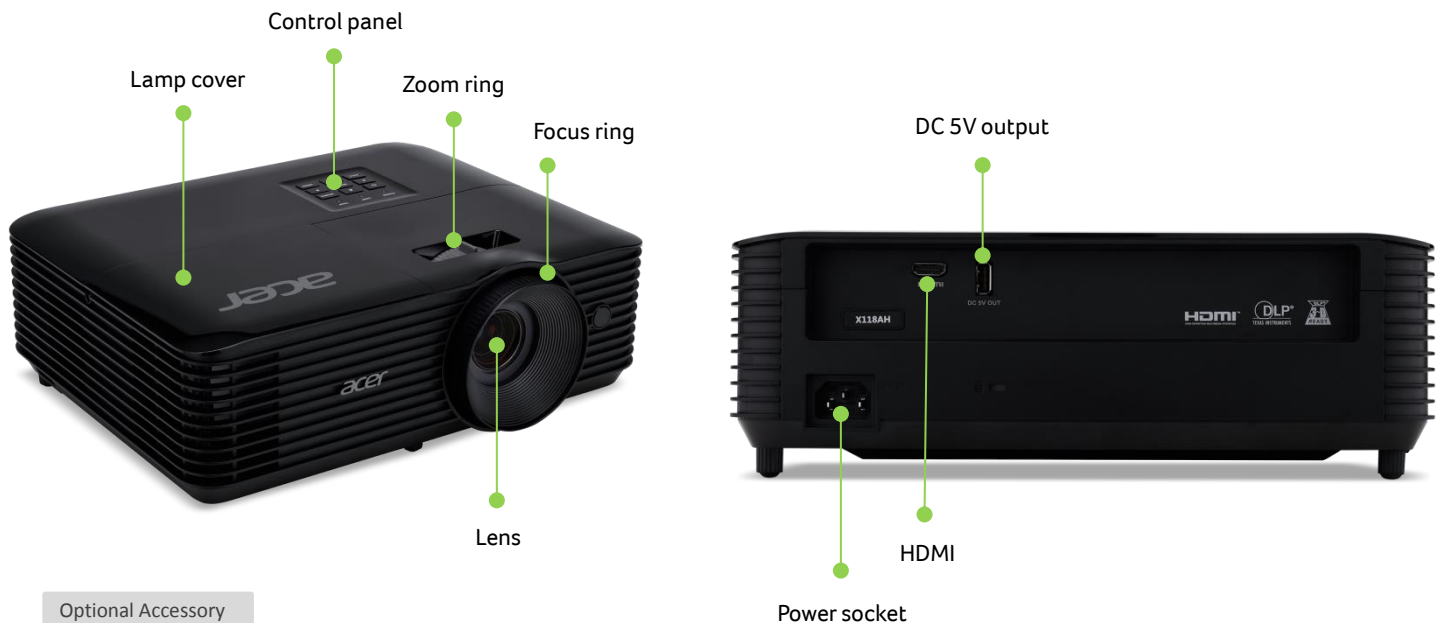

Product Specifications

Model name	Acer X118AH
Projection system	DLP®
Resolution	SVGA (800 x 600) Maximum WUXGA (1,920 x 1,200)
Brightness	3,600 ANSI Lumens (Standard), 2,800 ANSI Lumens (ECO)
Aspect ratio	4:3 (Native), 16:9 (Supported)
Contrast ratio	Dynamic Black 20,000:1
Throw ratio	1.94 ~ 2.16 (51"@2m)
Projection lens	F= 2.41~2.53, F = 21.85~24.01mm Manual Zoom & Focus
Keystone correction	+/-40° (Vertical, Manual)
Lamp life	4,000 Hours (Standard), 6,000 Hours (ECO), 10,000 Hours (ExtremeEco)
Noise level	30 dBA (Standard), 24 dBA (ECO)
Input interface	HDMI (Video, Audio, HDCP) x 1
Output interface	DC Out (5V/2A, USB Type A) x 1
Control interface	USB (Type A) x 1, share output port
Dimensions	313 x 240 x 113.7mm (12.3" x 9.4" x 4.5")
Weight	2.7 Kg (6.17 lbs)

Feature Highlights

Expressive display

- SVGA (800 x 600)
- 3,600 ANSI lumens
- Dynamic Black 20,000:1
- Acer LumiSense
- Acer BlueLight Shield
- Acer ColorBoost3D
- Acer ColorSafe II
- DLP 3D ready

Enhanced usability

- AC power on
- Instant Resume
- Fast Pack
- Sealed optical engine

Installation flexibility

- Keystone correction 40 degrees
- Top-loading lamp

Eco-friendly functionality

- Acer EcoProjection
- Lamp life up to 10,000 hours in ExtremeEco mode

- Part Number: MR.JPY11.001

- EAN Code: 4713883390811

Optional Accessory

■ P/N: MC.JFZ11.00B

MC.JLC11.002

MC.JLC11.003

■ EAN: 4713147532261

4713147892877

4713147892884

BlueLightShield™

Acer BlueLight Shield

Acer BlueLight shield allows users to lower levels of blue light to lessen the negative effects of blue light exposure. There are three levels of filter in projector suitable for different scenario. Each level also contains dynamic mechanism that will optimize the blue light level based on content. BlueLight shield can reduce up to 30% blue light and protect your eyes.

Acer LumiSense

LumiSense incorporates a clever content-aware process. It analyzes projected content frame by frame and dynamically adjusts image visibility to optimum levels. Thanks to LumiSense intelligent judgment and dynamic adjustment, all dark scenes are clearly displayed with no loss of detail.

About Acer

Founded in 1976, today Acer is one of the world's top ICT companies and has a presence in over 160 countries. As Acer looks into the future, it is focused on enabling a world where hardware, software and services will infuse with one another to open up new possibilities for consumers and businesses alike. From service-oriented technologies to the Internet of Things to gaming and virtual reality, Acer's 7,000+ employees are dedicated to the research, design, marketing, sale, and support of products and solutions that break barriers between people and technology. More information is at www.acer.com.