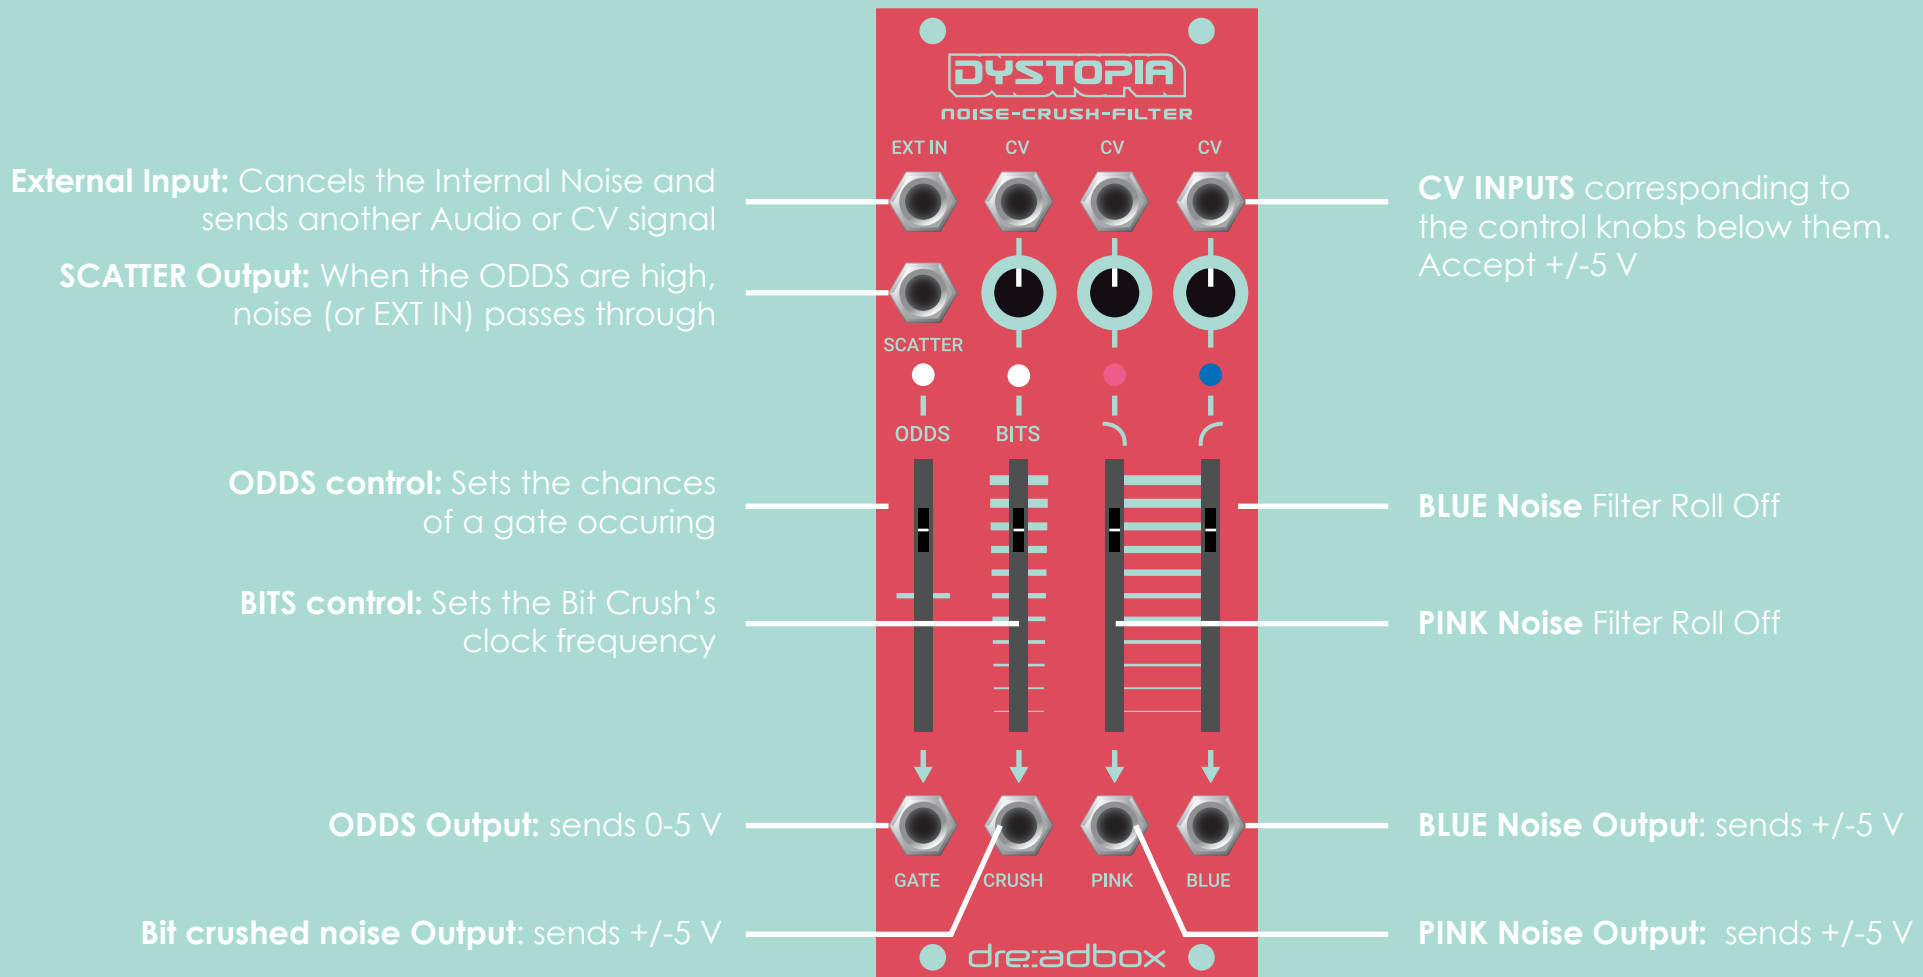

Dystopia: (from Ancient Greek δυσ- "bad" and τόπος "place"; alternatively, cacotopia, kakotopia, or simply anti-utopia) is a community or society that is undesirable or frightening. It is translated as "bad place" and is an antonym of utopia.

Useful Notes

By sending a signal to the **EXT IN** patch, will cancel the Internal White Noise. This will drastically change the behaviour of the Module. **Scatter** will be a negative voltage slicer, **Gate** will be a distortion with the **BITS** being its frequency control, **CRUSH** will be a Bit Crusher, **PINK** will be a Low Pass Filter (12db/ocv) and **BLUE** will be a High Pass Filter (12db/ocv).