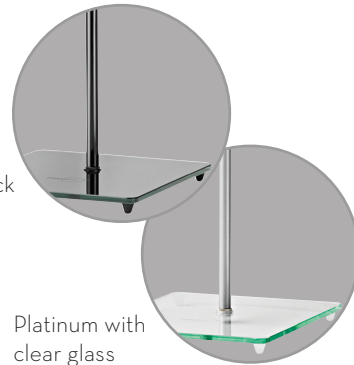

SPECIFICATIONS

- Fits most small satellite speakers
- Supports speakers up to 4 lbs (1.8 kg)
- Includes two speaker stands
- Available in High Gloss Black with black glass and Platinum with clear glass
- 11" w x 26-36" h x 10" d (279mm x 660-914mm x 254mm)

Speaker Stands

ELO

Gemini

HTS

WS

ELO

High Gloss Black with black glass

Platinum with clear glass

BENEFITS

- Includes three universal adapters for maximum speaker compatibility
- 26" to 36" height adjustable post allows for ideal listening position
- 6mm tempered glass base with steel post
- In-post cable management hides up to 14 gauge speaker wire
- Rubberized isolation feet minimize vibration and protect floors