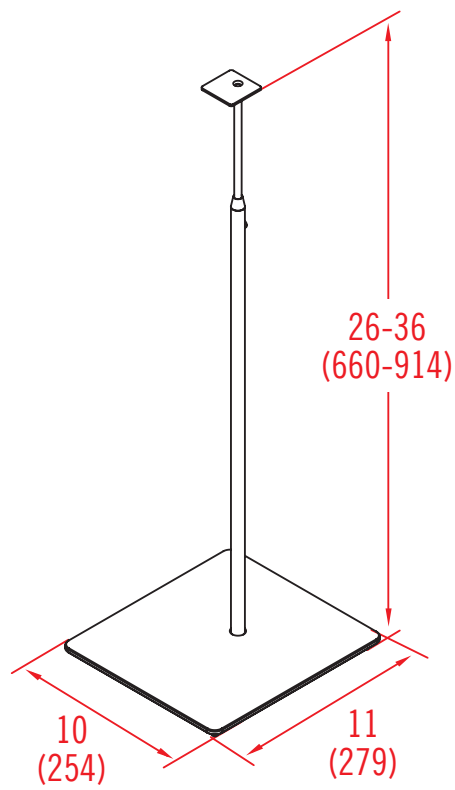

SPECIFICATIONS

- Fits most small satellite speakers
- Supports speakers up to 4 lbs (1.8 kg)
- Includes two speaker stands
- Available in High Gloss Black with black glass and Platinum with clear glass
- 11" w x 26-36" h x 10" d (279mm x 660-914mm x 254mm)

	Dimensions WxDxH inches (mm)	Wt lbs (kg)
Product Box	25.2 x 12 x 60 (640x304x25)	7.7 (3.5)
Master Carton	26 x 12.5 x 2.4 (660x318x60)	16.4 (7.4)

Box Contents	Qty
Glass base	2
Lower post	2
Upper post	2
Connector	2
Rubberized floor protector	8
Complete stand assembly hardware kit	2
Complete speaker attachment hardware kit	2
Instruction manual	1

ELO

inches (mm)