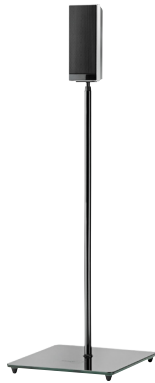

ELO

BENEFITS

- Includes three universal adapters for maximum speaker compatibility
- 26" to 36" height adjustable post allows for ideal listening position
- 6mm tempered glass base with steel post
- In-post cable management hides up to 14 gauge speaker wire
- Rubberized isolation feet minimize vibration and protect floors

SPECIFICATIONS

- Fits most small satellite speakers
- Supports speakers up to 4 lbs (1.8 kg)
- Includes two speaker stands
- Available in High Gloss Black with black glass and Platinum with clear glass
- 11" w x 26-36" h x 10" d (279mm x 660-914mm x 254mm)

	Color	Stock Code	Packaging UPC	MC UPC
Americas	HGB	1003839-1	728901020544	728901713996
International	HGB	1003839EU-1	728901021046	728901714498
Americas	PLAT	1003840-1	728901020551	728901714009
International	PLAT	1003840EU-1	728901021053	728901714504

	Dimensions WxDxH inches (mm)	Wt lbs (kg)
Product Box	25.2 x 12 x 60 (640x304x25)	7.7 (3.5)
Master Carton	26 x 12.5 x 2.4 (660x318x60)	16.4 (7.4)

Box Contents	Qty
Glass base	2
Lower post	2
Upper post	2
Connector	2
Rubberized floor protector	8
Complete stand assembly hardware kit	2
Complete speaker attachment hardware kit	2
Instruction manual	1

OmniMount, a leader in home theater furniture and accessories, offers an impressive assortment of speaker stands. Functionality and aesthetics are equally represented across all lines, while unique features distinguish them from the competition. As a simple solution for small satellite speakers, ELO combines height adjustability with an effortless design that will blend with any home environment. With clean lines and a glass base, this slim speaker stand is the modern solution for any room.