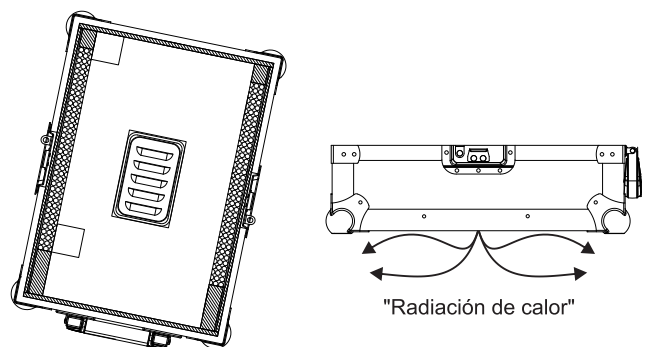

As you can see in the upper picture, the heat radiation is envoy to outside of flight case to prevent engine failure..

www.walkasse.com