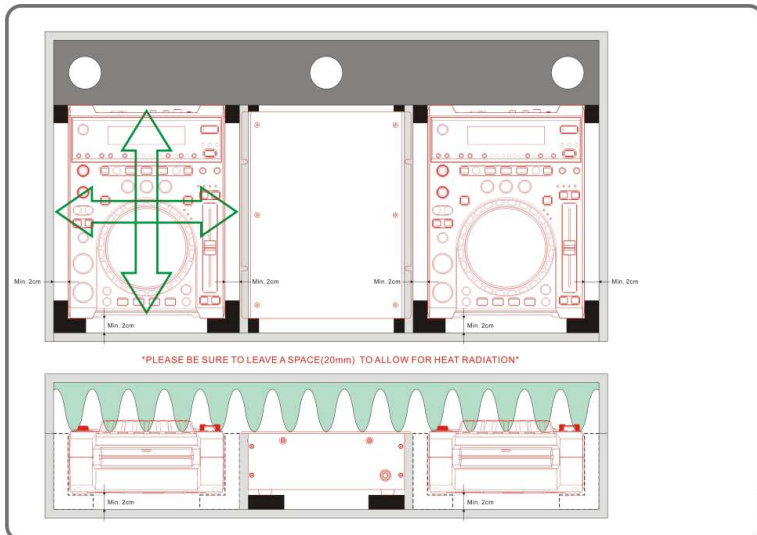

WALKASSE

WMCD-1210 GL

- Flight case for two Cd Players 12" and Mixer 10" Plus
- Especially designed for 2 x CD Players 12" tipo (CDJ-2000/1000/900) and Mixer 10" Plus DJM-T1 / PMC-280.
- Ventilation system to prevent engine failure for heat radiation.

- Interlocking dust proof lid edges.
- Recessed butterfly latches.
- Black surface.
- Medidas: 994(W) x 232(H) x 505(D)mm.
- Peso: 21Kg

VENTILATION SYSTEM

All the WALKASSE flightcase with GL reference, comes with the new ventilation system for heat radiation.

Today CD Players (Media Players) are like a little laptops with a lot of features, this means a lot of heat radiation. With out space to heat radiation this kind of CD Players can done engine failure.

Manufacturer Recommendations:

Please be sure to leave space (20mm) to allow for heat radiation.

Flightcases WALKASSE GL:

To guarantee the right operating of new CD Players (media Players), we have added a new design grille to evacuate heat radiation.