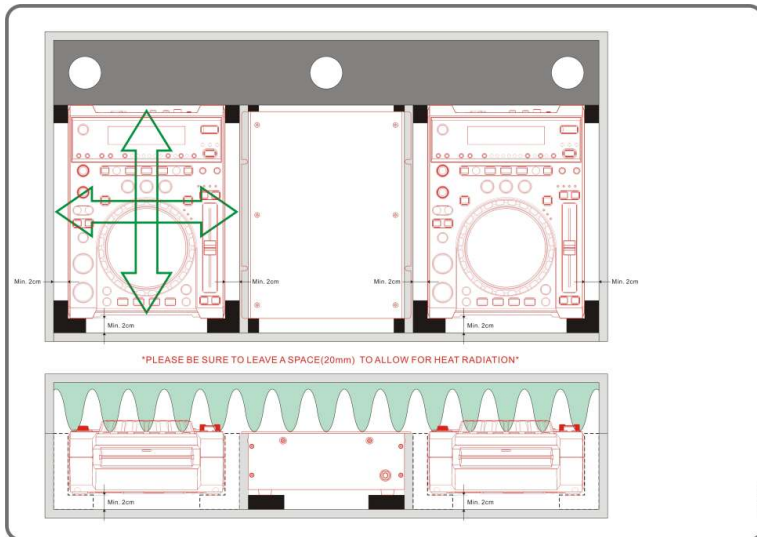

WALKASSE

WMCD-12 TABLE LTS GL

- Flight case for two Cd Players 10" and Mixer 10"+ Table
- Ventilation system to prevent engine failure for heat radiation.
- Laptop Stand (LTS)
- Two CD Players 12" tipo (CDJ-2000/1000/900) and Mixer 12" tipo (DJM-800/700/600)
- Interlocking dust proof lid edges.
- Recessed butterfly latches.
- Black surface.
- Medidas: 1418(W)x247(H)x561(D)mm.
- Peso: 29Kg

VENTILATION SYSTEM

All the WALKASSE flightcase with GL reference, comes with the new ventilation system for heat radiation.

Today CD Players (Media Players) are like a little laptops with a lot of features, this means a lot of heat radiation. With out space to heat radiation this kind of CD Players can done engine failure.

Manufacturer Recommendations:

Please be sure to leave space (20mm) to allow for heat radiation.

Flightcases WALKASSE GL:

To guarantee the right operating of new CD Players (media Players), we have added a new design grille to evacuate heat radiation.