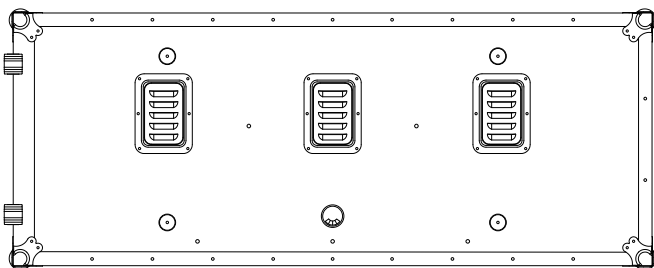

WALKASSE

DIMENSIONES EXTERNAS EXTERNAL DIMENSIONS