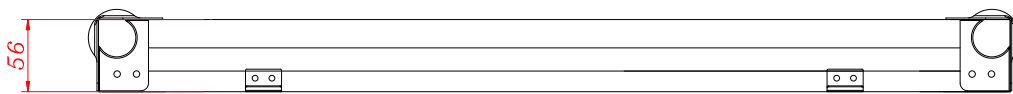

ENGLISH

- Professional case for Midi controllers DDJ-SX / DDJ-SR
- Ultra Slim flight case 12,8cm ((high)
- Removable Top cover
- Butterfly locks with Lock Safe
- Twin Profile panels
- Chrome round Corners
- Professional Handle
- Premium 9mm Vinyl Laminated Plywood
- Black Surface
- Dimensions Ext: 684(width) x 128(high) x 411(Depth) mm
- Dimensions Int: 664(width) x 67(high) x 388(Depth) mm
- Weight: 6 Kg

WALKASSE

DIMENSIONES EXTERNAS EXTERNAL DIMENSIONS

WALKASSE

DIMENSIONES INTERNAS PARTE INFERIOR INTERNAL DIMENSIONS BOTTOM

WALKASSE

DIMENSIONES EXTERNAS COVER
EXTERNAL DIMENSIONS COVER

www.walkasse.com