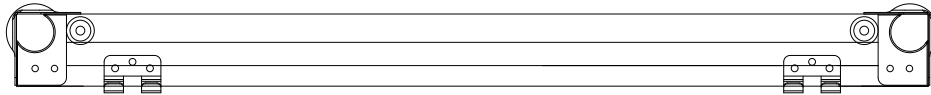

ENGLISH

- Professional case for Midi controllers DDJ-SX / DDJ-SR
- Ultra Slim flight case 12,8cm ((high)
- Removable Top cover
- Butterfly locks with Lock Safe
- Twin Profile panels
- Chrome round Corners
- Professional Handle
- Premium 9mm Vinyl Laminated Plywood
- Black Surface
- Dimensions Ext: 684(width) x 128(high) x 411(Depth) mm
- Dimensions Int: 664(width) x 67(high) x 388(Depth) mm
- Weight: 6 Kg

WALKASSE

DIMENSIONES EXTERNAS EXTERNAL DIMENSIONS

WALKASSE

DIMENSIONES INTERNAS PARTE INFERIOR INTERNAL DIMENSIONS BOTTOM

WALKASSE

DIMENSIONES EXTERNAS COVER
EXTERNAL DIMENSIONS COVER

www.walkasse.com